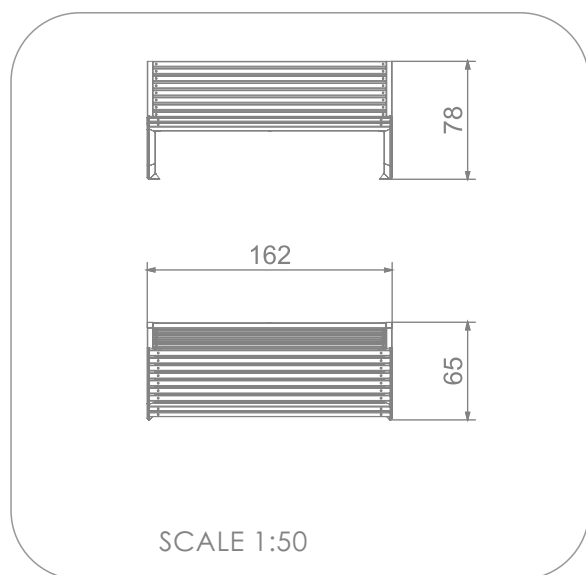

6090

MATERIALS:

STAINLESS STEEL AISI304

IROKO WOOD

INFORMATION ABOUT THE PRODUCT

Dimensions	65 x 162 cm
Overall height	78 cm
Availability of spare parts	YES